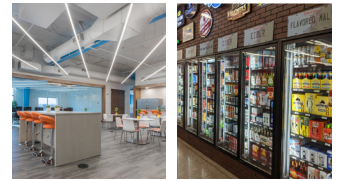

RETROFIT

LINEAR BARKIT INTERNAL (LBI)

2FT, 3FT, 4FT LENGTHS

connect up to 40 LBI →

→ dozens of accessories to customize for any installation

Solera

AREA LIGHT

AVAILABLE AS HYBRID & OFF-GRID