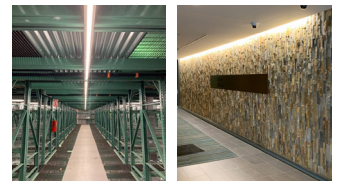

RETROFIT

LINEAR BARKIT INTERNAL (LBI)

2FT, 3FT, 4FT LENGTHS

connect up to 40 LBI →

→ dozens of accessories to customize for any installation

Solera

AREA LIGHT

AVAILABLE AS HYBRID & OFF-GRID